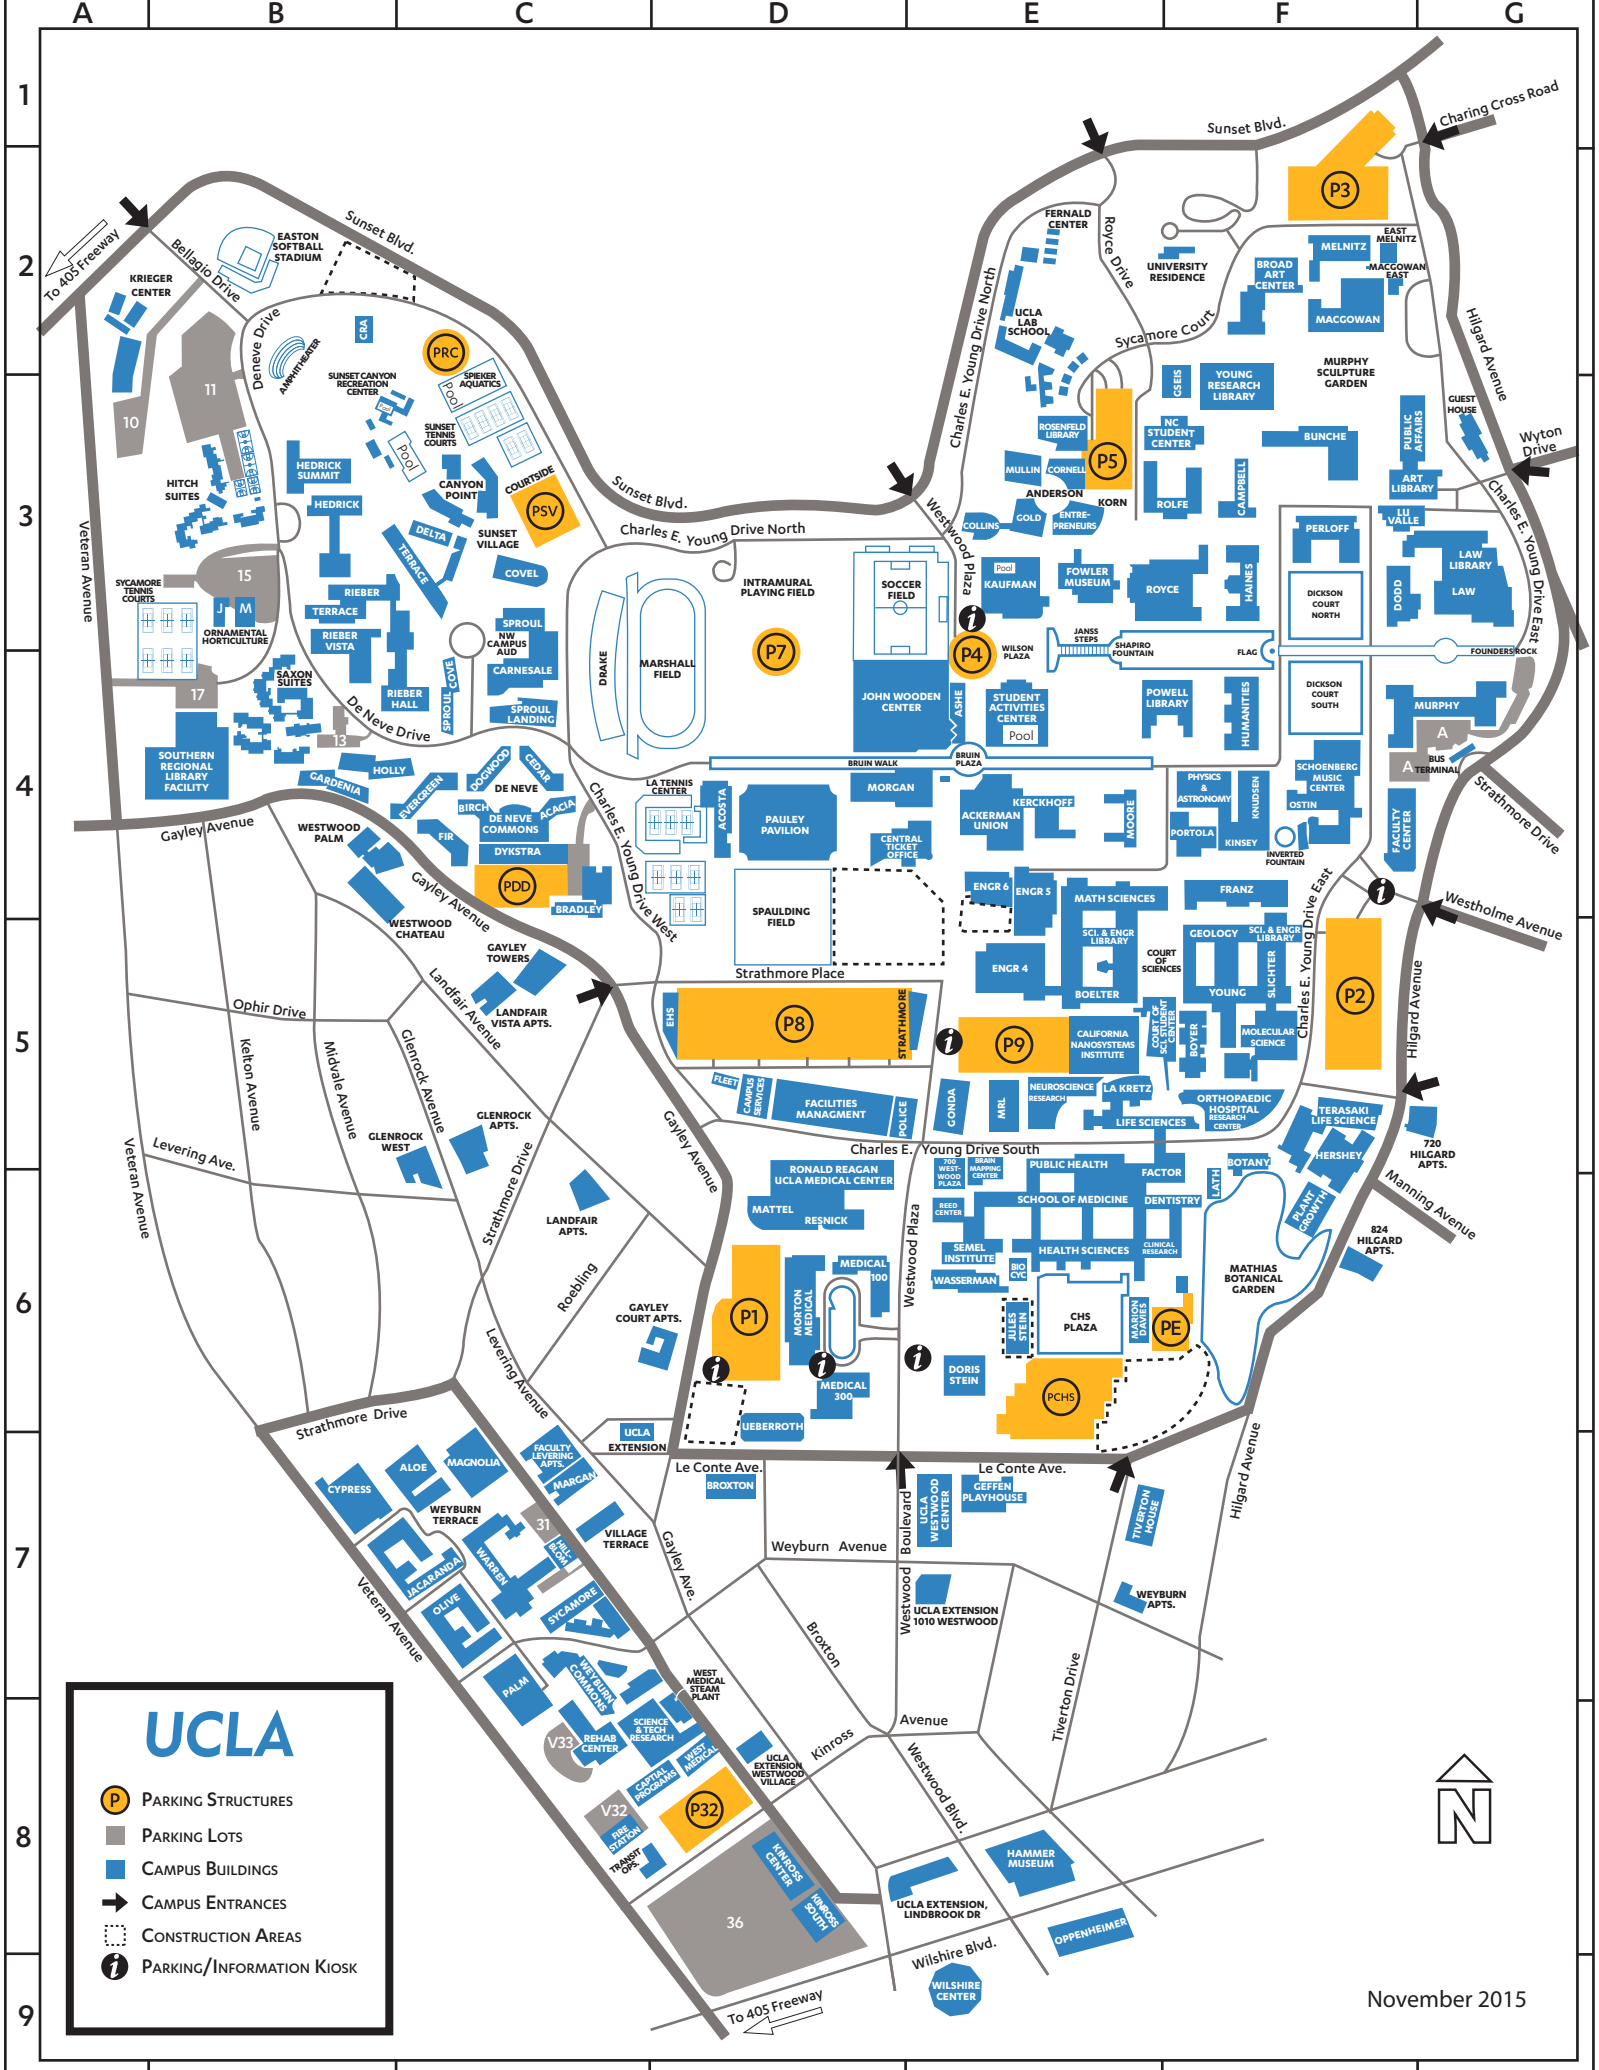

UCLA

- P PARKING STRUCTURES
- PARKING LOTS
- CAMPUS BUILDINGS
- CAMPUS ENTRANCES
- CONSTRUCTION AREAS
- i PARKING/INFORMATION KIOSK

November 2015